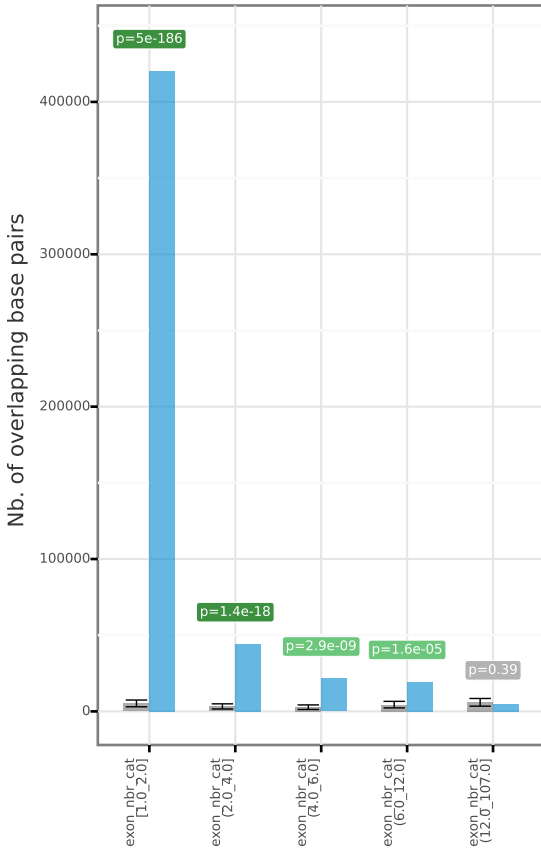

Shuffled True

Query : ENCFF112BHN\_H3K4me3\_K562\_sub.bed  
Total overlap length per region type

■ Shuffled ■ True

Query : ENCFF112BHN\_H3K4me3\_K562\_sub.bed  
Total nb. of intersections per region type

# Query : ENCFF112BHN\_H3K4me3\_K562\_sub.bed

## Volcano plot (for both N and S statistics)