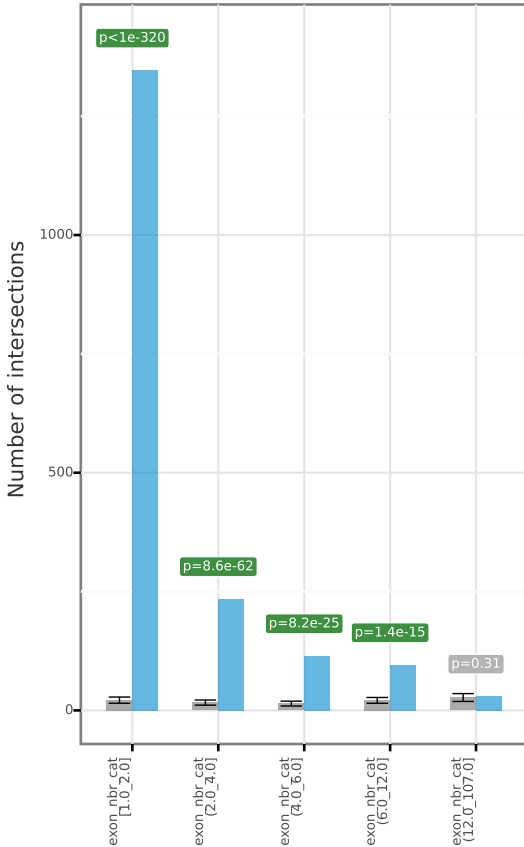

Shuffled True

Query : ENCFF112BHN\_H3K4me3\_K562\_sub.bed  
Total overlap length per region type

■ Shuffled ■ True

Query : ENCFF112BHN\_H3K4me3\_K562\_sub.bed  
Total nb. of intersections per region type

# Query : ENCFF112BHN\_H3K4me3\_K562\_sub.bed

## Volcano plot (for both N and S statistics)