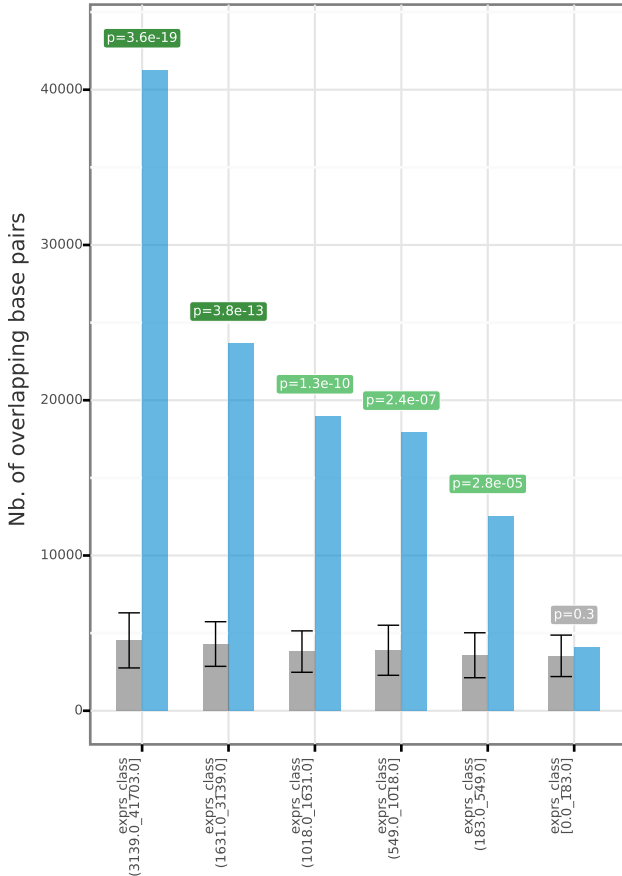

■ Shuffled ■ True

Query : ENCFF119BYM H3K36me3 K562_sub.bed
Total overlap length per region type

Shuffled True

Query : ENCFF119BYM H3K36me3 K562_sub.bed
Total nb. of intersections per region type

Query : ENCF119BYM_H3K36me3_K562_sub.bed

Volcano plot (for both N and S statistics)