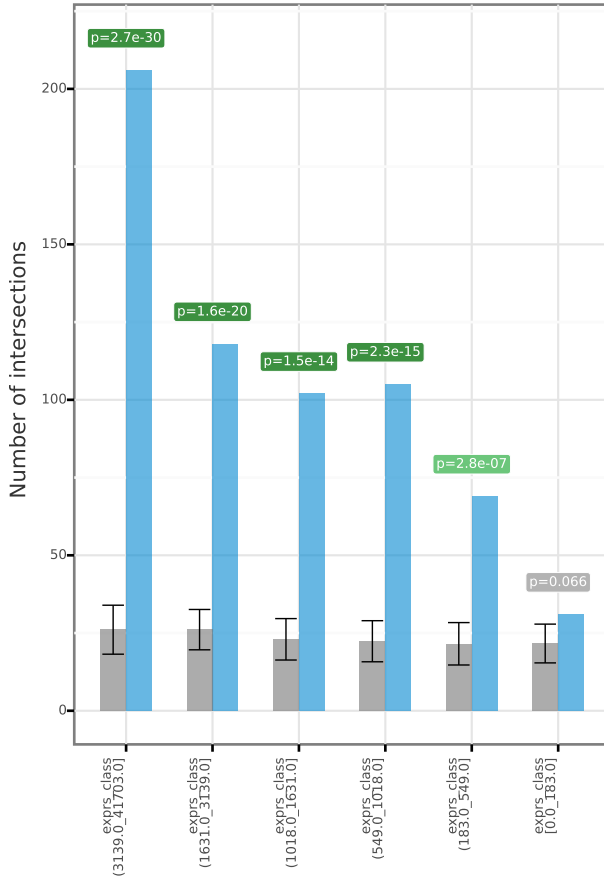

■ Shuffled ■ True

Query : ENCFF119BYM H3K36me3 K562_sub.bed
Total overlap length per region type

Shuffled True

Query : ENCFF119BYM H3K36me3 K562_sub.bed
Total nb. of intersections per region type

Query : ENCF119BYM_H3K36me3_K562_sub.bed

Volcano plot (for both N and S statistics)