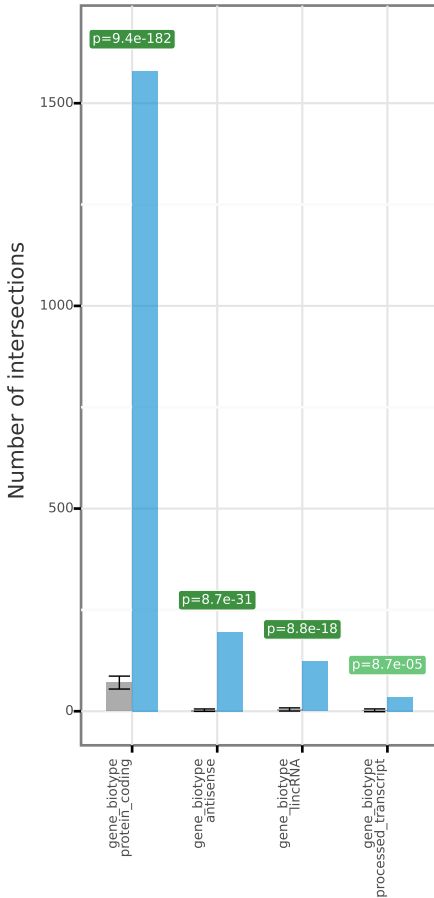

■ Shuffled ■ True

Query : ENCFF112BHN\_H3K4me3\_K562\_sub.bed  
Total overlap length per region type

Shuffled True

Query : ENCFF112BHN\_H3K4me3\_K562\_sub.bed  
Total nb. of intersections per region type

Query : ENCFF112BHN\_H3K4me3\_K562\_sub.bed  
Volcano plot (for both N and S statistics)