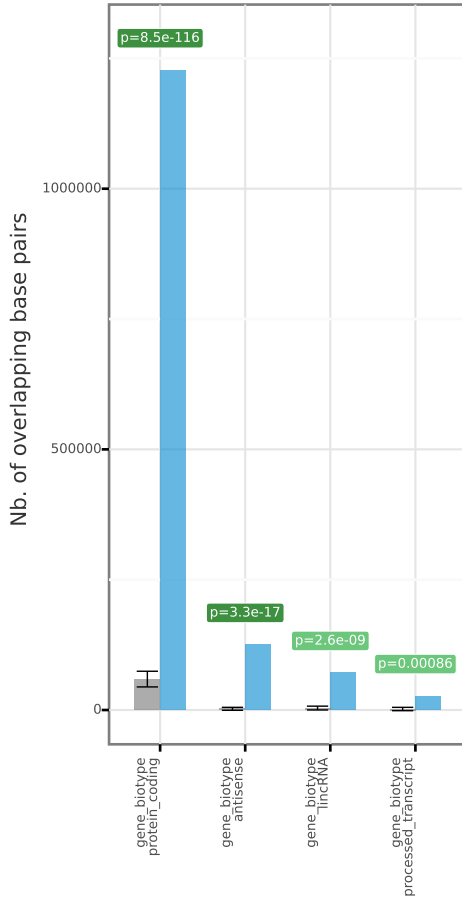

■ Shuffled ■ True

Query : ENCFF112BHN\_H3K4me3\_K562\_sub.bed  
Total overlap length per region type

Shuffled True

Query : ENCFF112BHN\_H3K4me3\_K562\_sub.bed  
Total nb. of intersections per region type

Query : ENCFF112BHN\_H3K4me3\_K562\_sub.bed  
Volcano plot (for both N and S statistics)